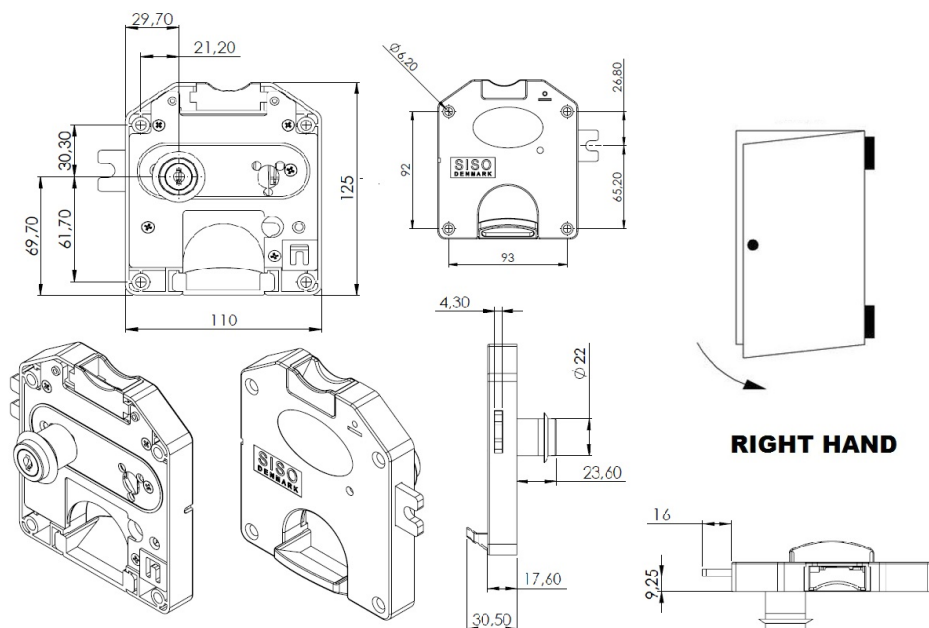

## Description:

Coin Lock F/1 Euro,W/MIC System #01,CPL, RH,Snake SISO Metal Keys, Black Plastic Body, Coin Entrance & Exit All Blue, Plastic, W/SISO Logo on Lock Body, w/Chrome Plated Rosette,, Included 1 Master Key + MIC Key Pr. Inner Box

## Item number:

14.60.249-1

Units	Box	Carton	HS Code	Barcode
Pcs.	6	48	8301300000	
				5704866051811